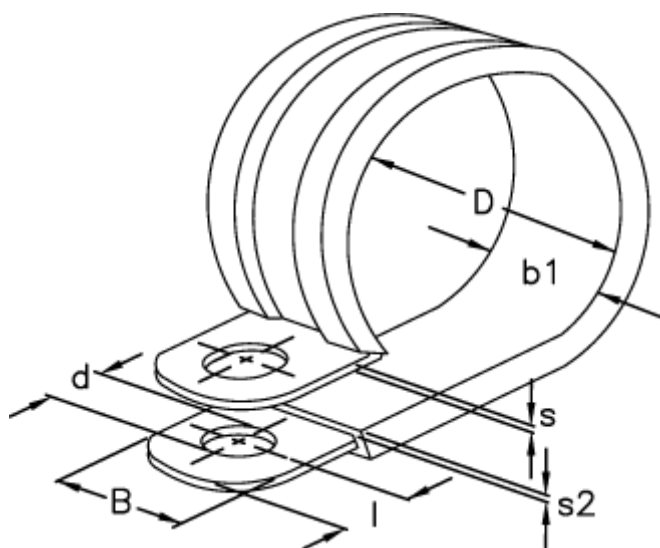

Article number: 029457112033

Description: Norma pipe retaining clip
RLGU 1. 33/12 W1

Measures

b1	= 15.0
d	= 6.4
Diameter D	= 33
l	= 6
s	= 0.8
s2	= 1.2
Width B	= 12